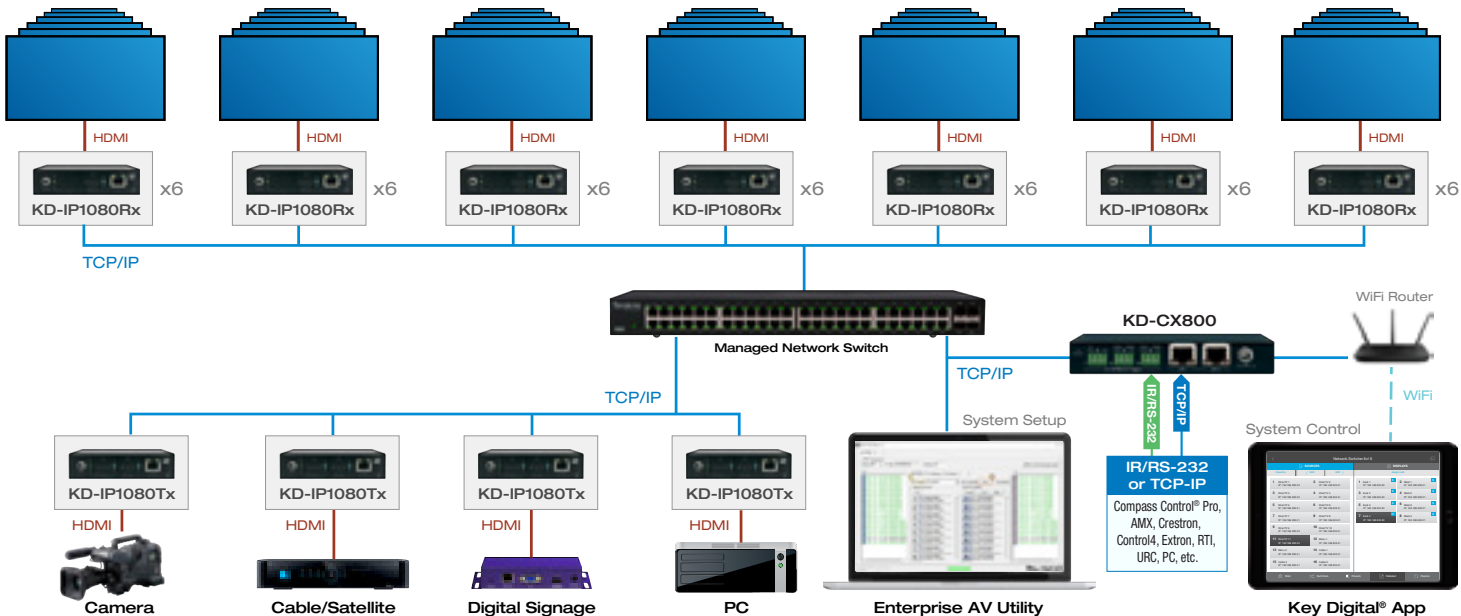

# KD-IP1080Tx / KD-IP1080Rx Usage Modes

## Digital Video Matrix

# KD-IP1080Tx / KD-IP1080Rx Usage Modes

Digital Video Matrix

Digital Video Distribution System

Digital Video Switcher

Digital Video Extender

IP Control Expansion