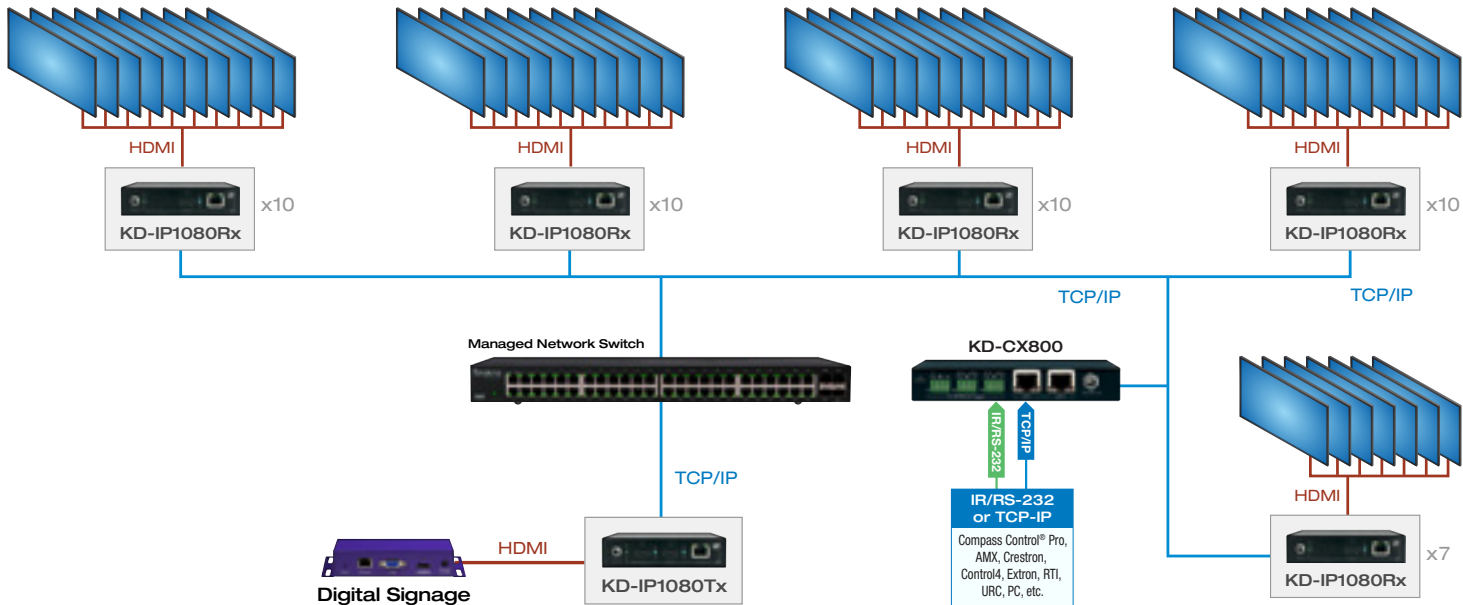

## IP Control Expansion

# KD-IP1080Tx / KD-IP1080Rx Usage Modes

Digital Video Matrix

Digital Video Distribution System

Digital Video Switcher

Digital Video Extender

IP Control Expansion

# KD-IP1080Tx / KD-IP1080Rx Usage Modes

Digital Video Matrix

Digital Video Distribution System

Digital Video Switcher

Digital Video Extender

IP Control Expansion

Cable/Satellite

HDMI