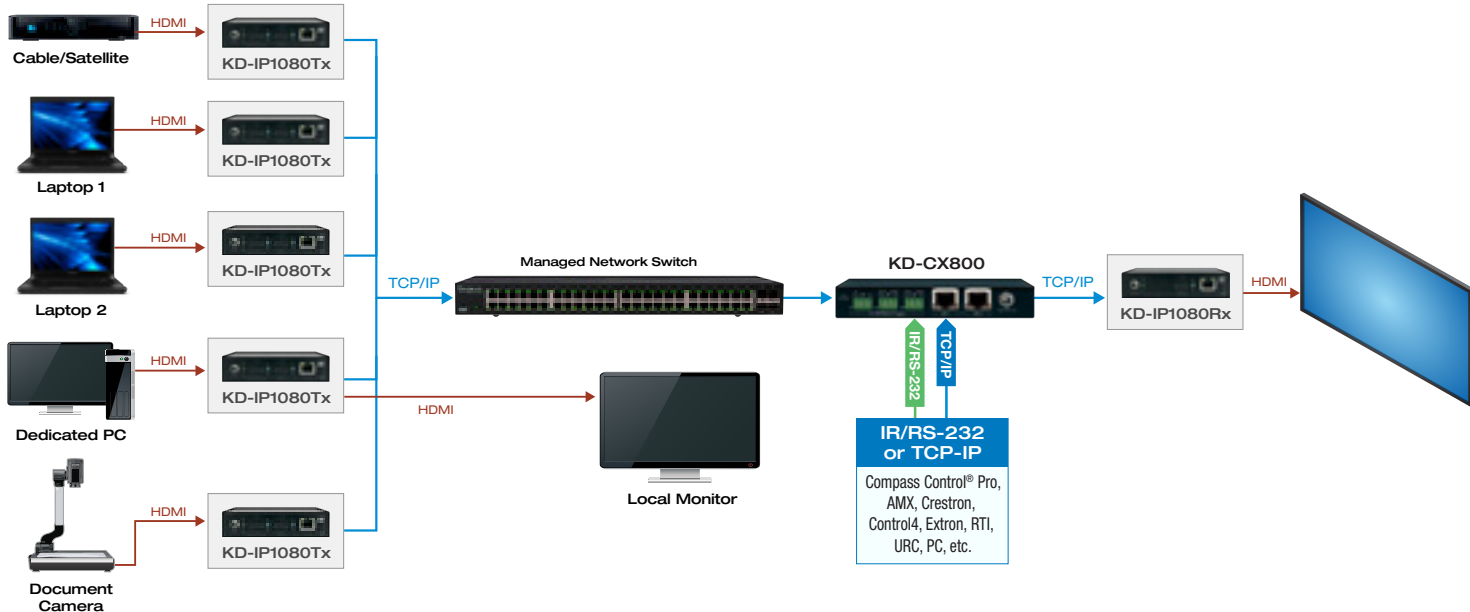

# KD-IP1080Tx / KD-IP1080Rx Usage Modes

Digital Video Matrix

Digital Video Distribution System

Digital Video Switcher

Digital Video Extender

IP Control Expansion

# KD-IP1080Tx / KD-IP1080Rx Usage Modes

Digital Video Matrix

Digital Video Distribution System

Digital Video Switcher

Digital Video Extender

IP Control Expansion

Cable/Satellite

HDMI

KD-IP1080Tx

TCP/IP

Up to 400 ft / 121 m @ 1080p

KD-IP1080Rx

HDMI